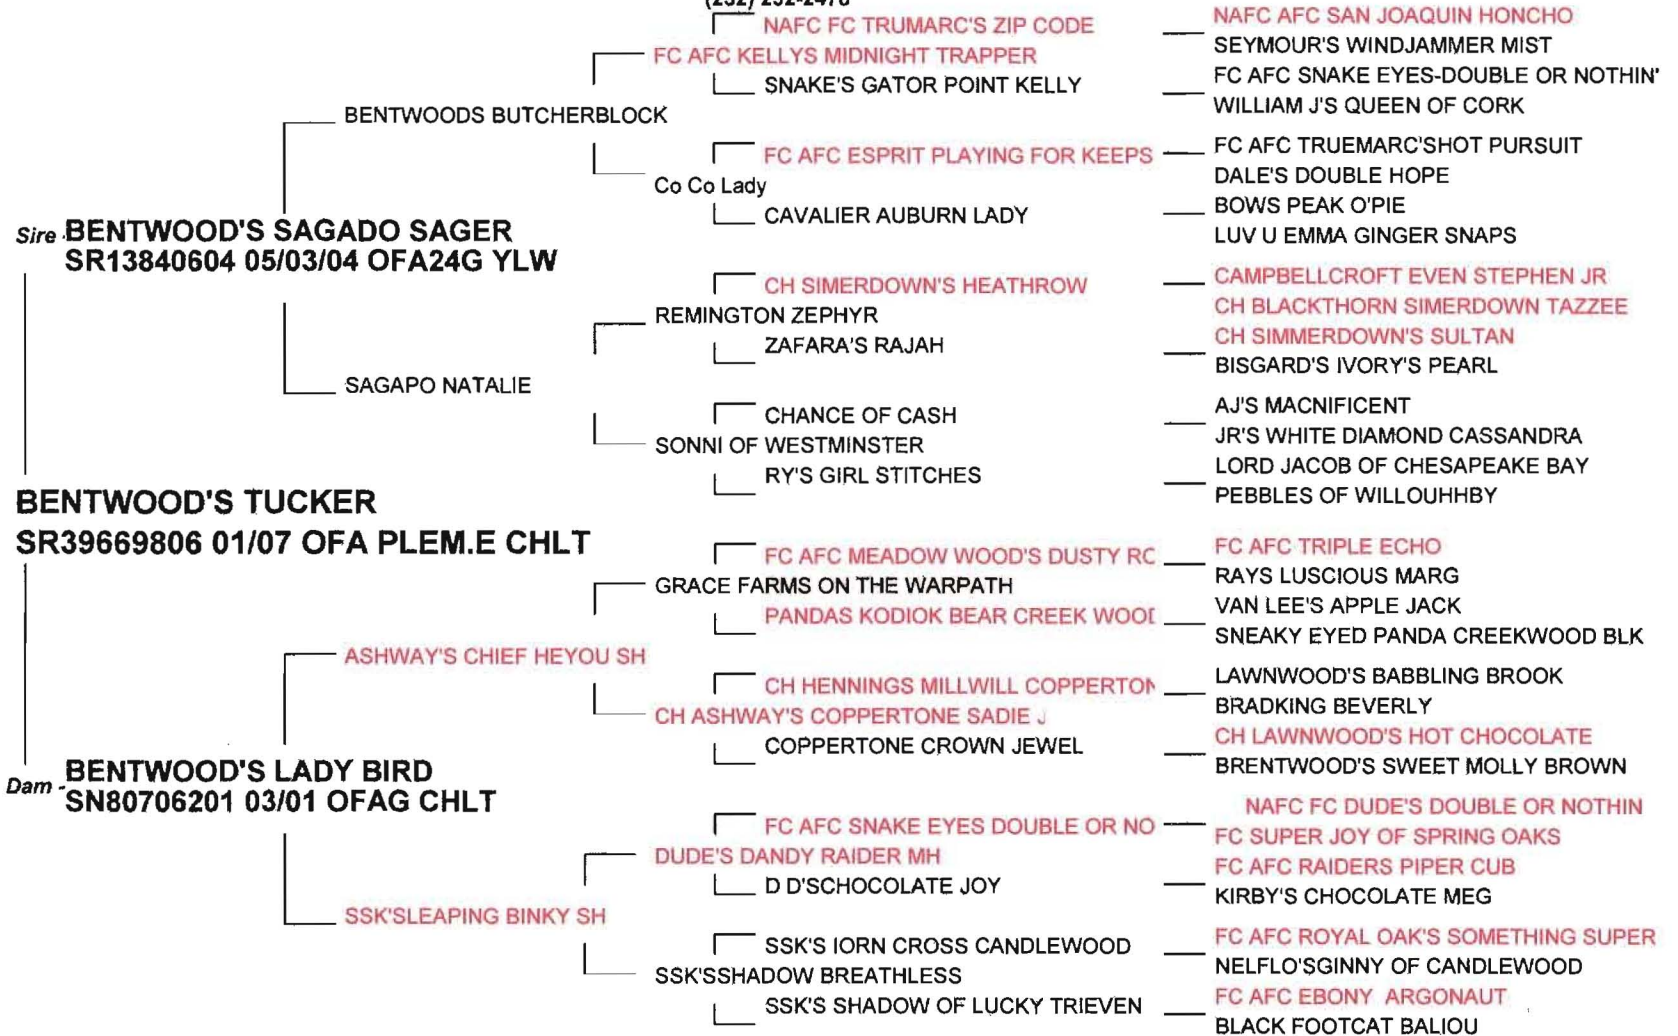

Certificate of Pedigree

Call Name TUCKER
Breed: Labrador Retriever

Bentwood Kennels
JESSIE CRISP
146 ROBERT WALKER RD
MOYOCK NORTH CAROLINA 27958
(252) 232-2478

Whelped: 1/09/2007
Reg. No. SR39669806

I hereby certify this pedigree accurate to the best of my knowledge.

Signed:

Jessie Crisp

Date:

2-17-11